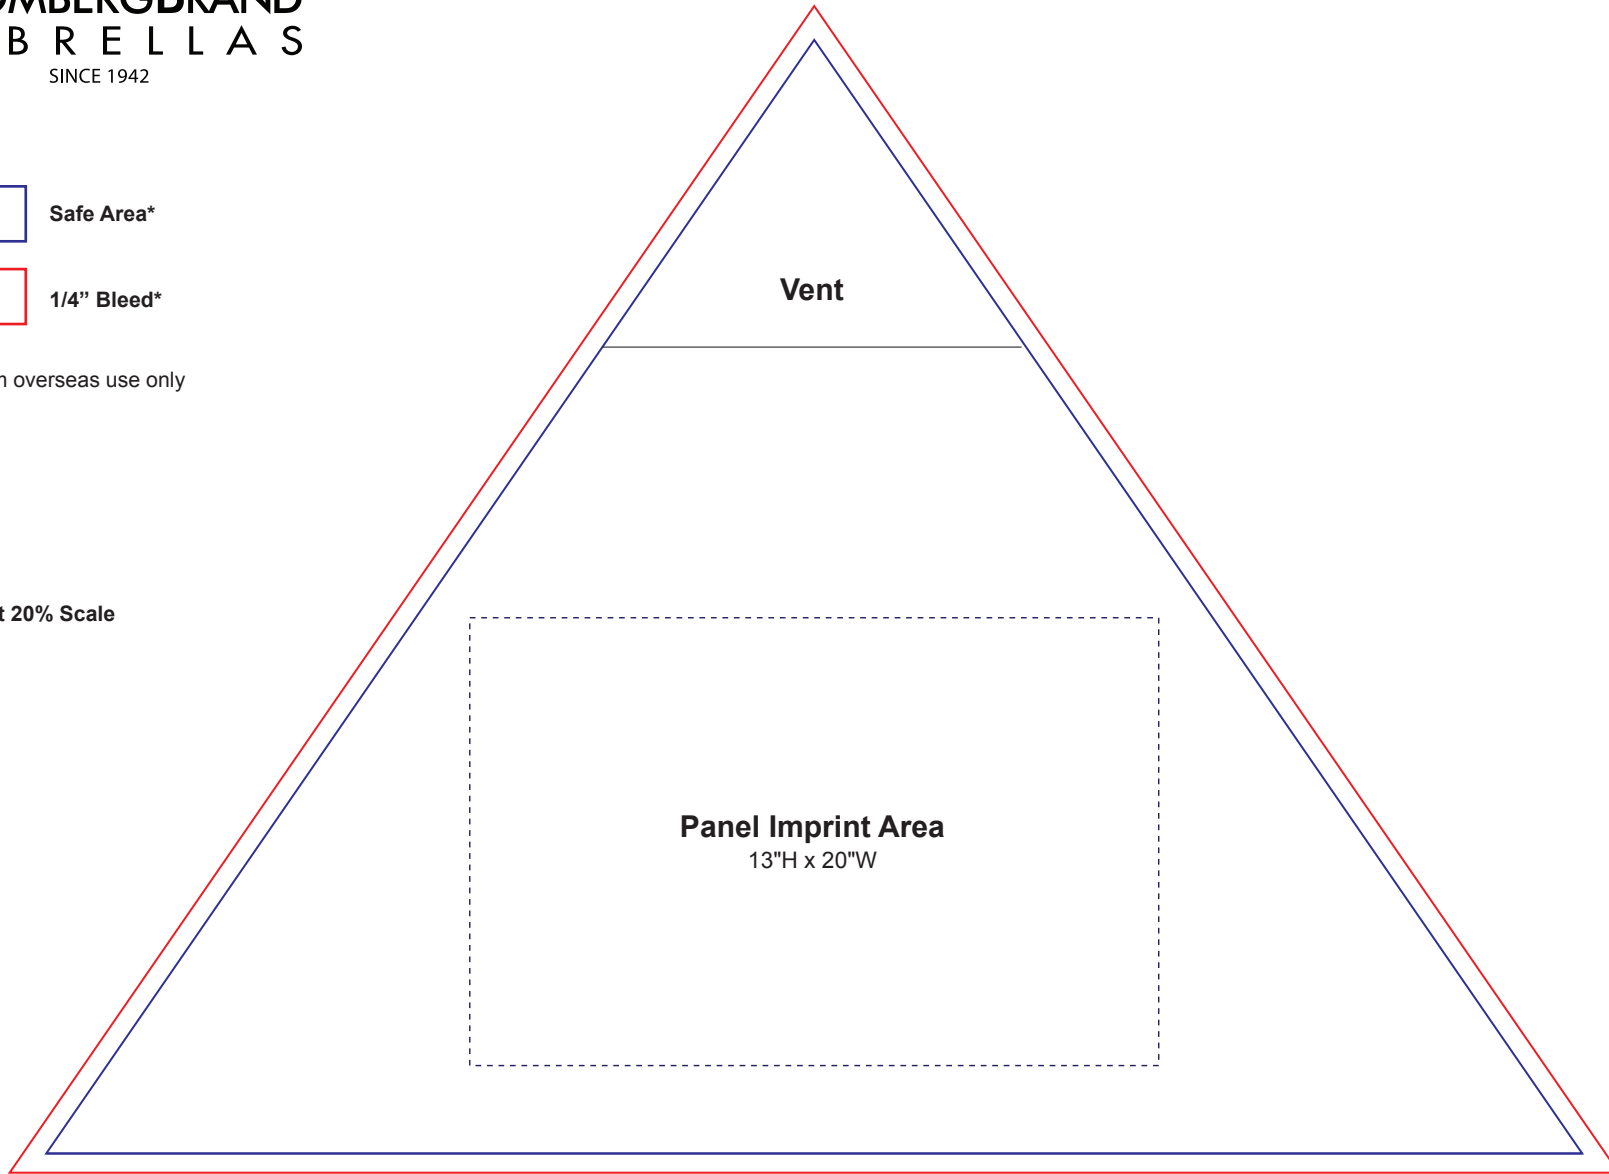

SB-5600 (Formerly Item# 116BIS-V)

Safe Area*

1/4" Bleed*

*For custom overseas use only

Panel Is At 20% Scale

Height: 29"

Width: 40"